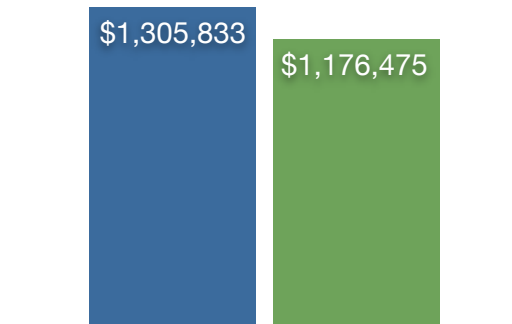

Chevy Chase Sales Data Comparing Years 2007 vs 2008

of Homes Sold

Average Days on Market

Average List Price

Average Close Price

Gary H. Ditto

Long & Foster Realtors

4650 East West Highway