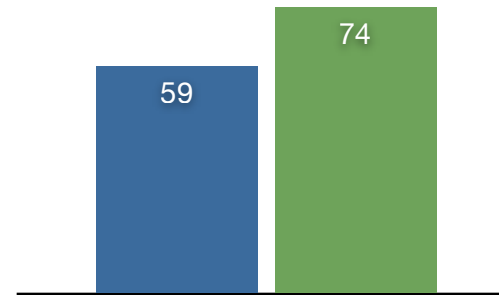

Chevy Chase Sales Data Comparing Years 2007 vs 2008

of Homes Sold

Average Days on Market

Average List Price

Average Close Price

Gary H. Ditto

Long & Foster Realtors

4650 East West Highway