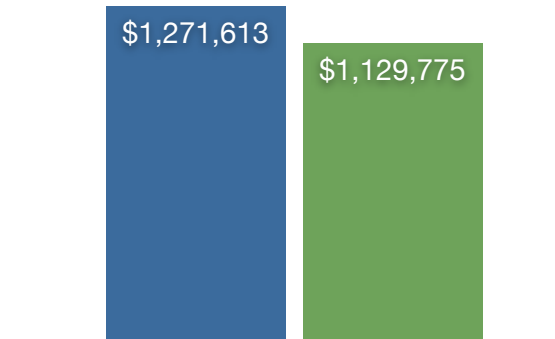

Chevy Chase Sales Data Comparing Years 2007 vs 2008

of Homes Sold

Average Days on Market

Average List Price

Average Close Price

Gary H. Ditto

Long & Foster Realtors

4650 East West Highway