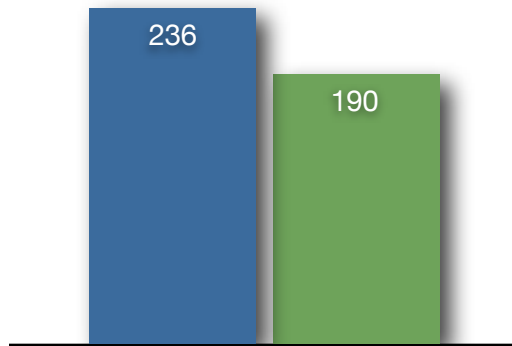

Chevy Chase Sales Data Comparing Years 2007 vs 2008

of Homes Sold

Average Days on Market

Average List Price

Average Close Price

Gary H. Ditto

Long & Foster Realtors

4650 East West Highway